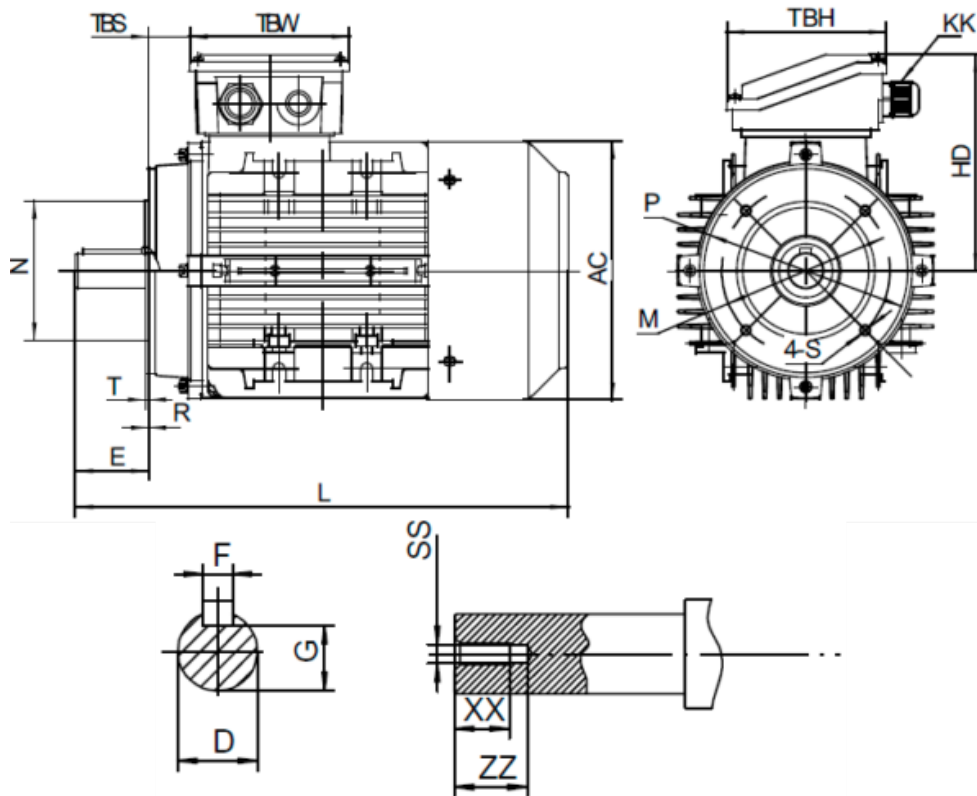

Data Sheet

Article number: 2518009204250140

Description: Kleedrive T3A 132M2-4 9.2kw 1400 rpm UL/CSA
3x400/690V 50 HZ IP55 B14 Eff=82,7%

Measures

AA = 260	L = 460/498	TBH = 118
AC = Ø261	M = Ø165	TBS = 36.5
AD = 323	N = Ø130	TBW = 118
D = Ø38	P = Ø200	XX = 28
E = 80	R = 0	ZZ = 37
F = 10	S = M10	
G = 33	SS = M12	
HD = 191	T = 3.5	